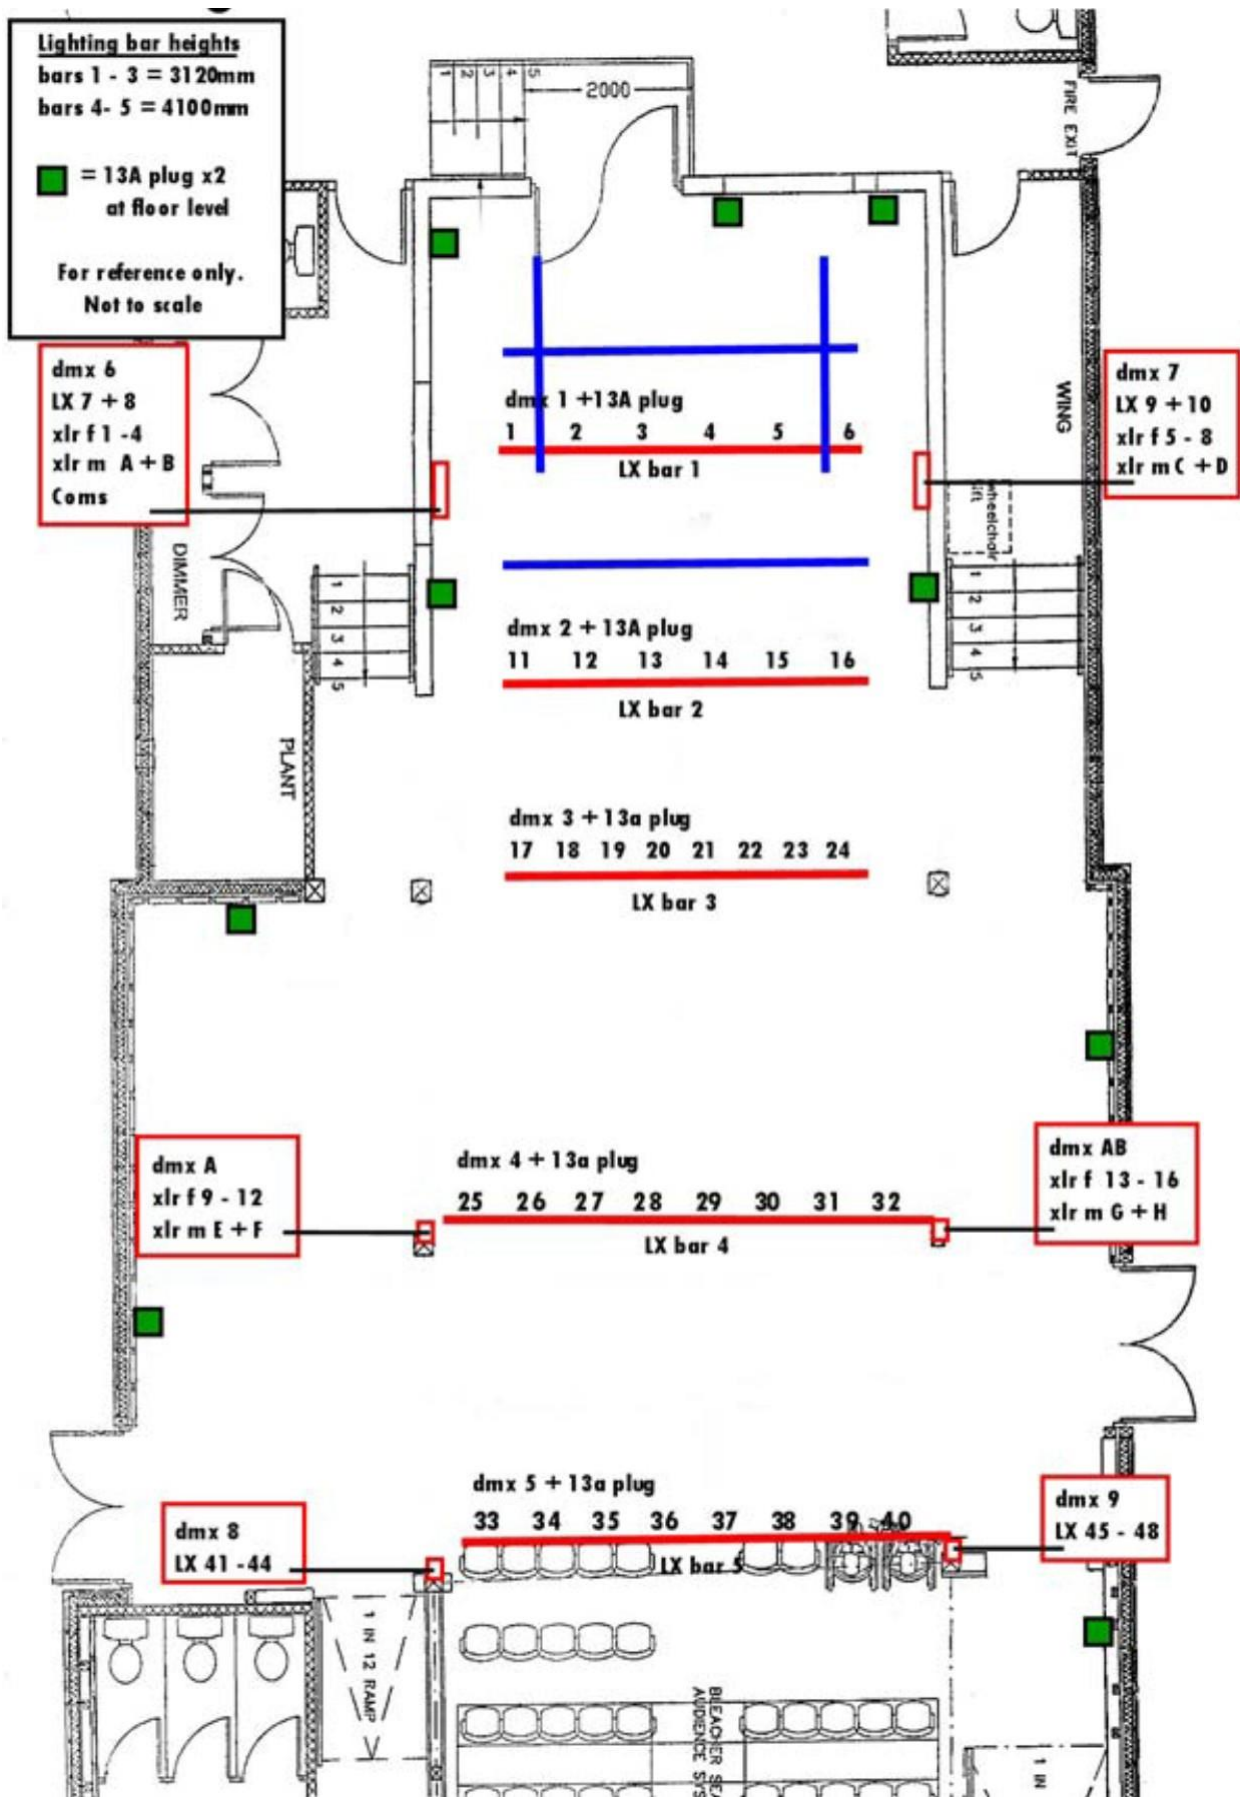

Layout

Contact

Arts Centre Manager

Hanger Farm Arts Centre
Aikman Lane
West Totton
Southampton
SO40 8FT

HangerFarm@minsteadtrust.org.uk

Tel: 023 8066 7274

Box Office: 023 8066 7683

Minstead Trust contact details